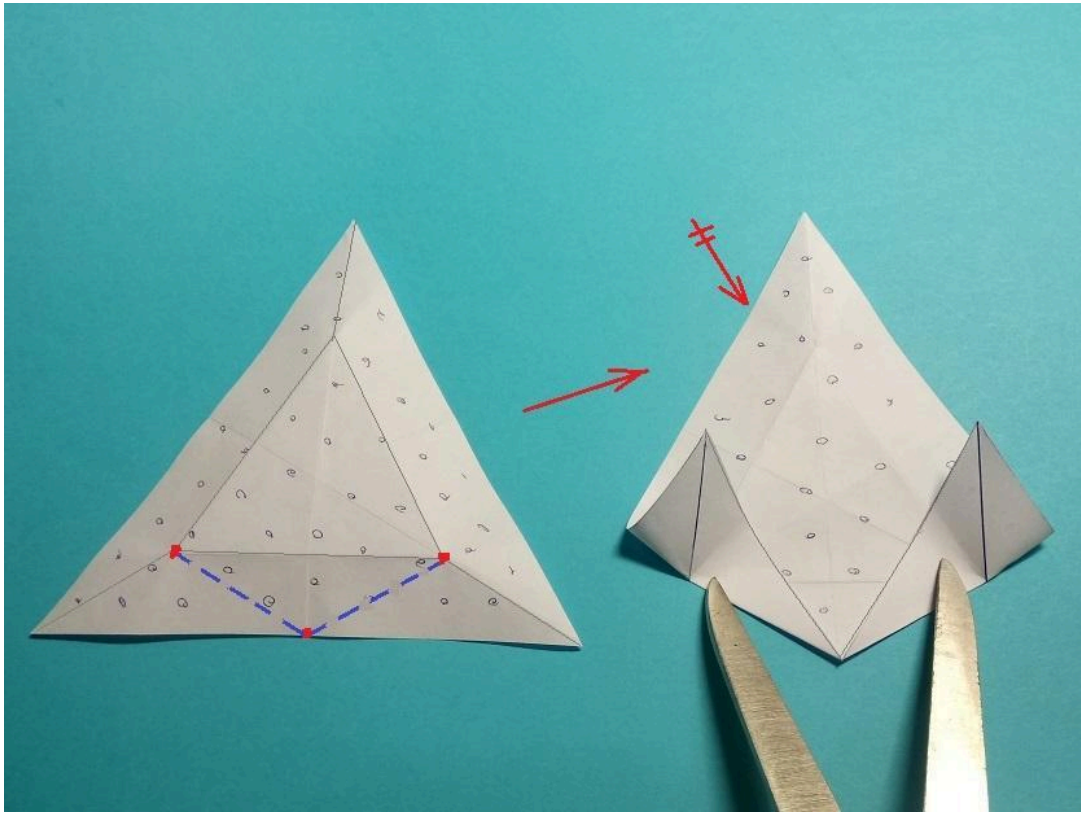

Name: Tycho Station

Designer: Valentina Minayeva

Parts: 20 units made from equilateral triangles

Paper size: 11,0 x 11,0 x 11,0

Final height: ~ 9,0 cm

without glue

*/Back view/*