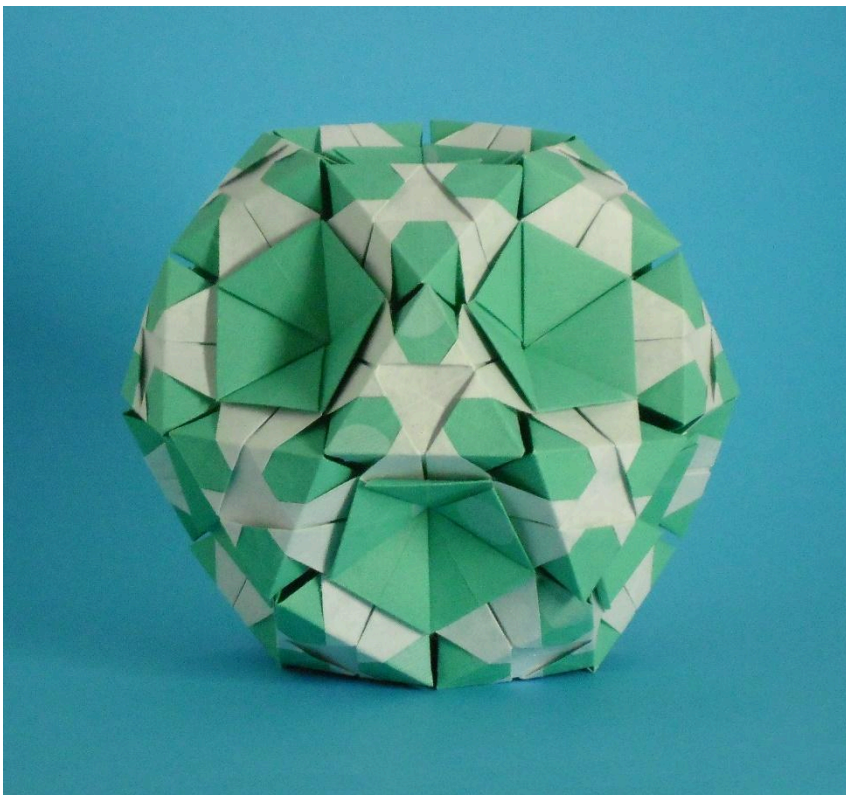

Name: Tycho Station

Designer: Valentina Minayeva

Parts: 20 units made from equilateral triangles

Paper size: 11,0 x 11,0 x 11,0

Final height: ~ 9,0 cm

without glue

*/Back view/*