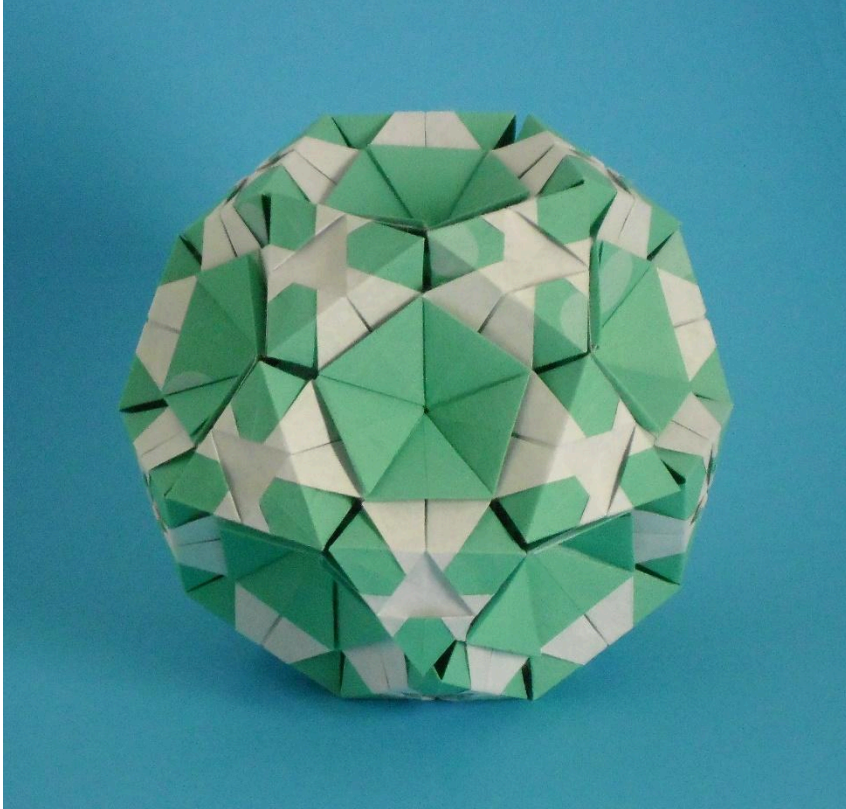

Name: Tycho Station

Designer: Valentina Minayeva

Parts: 20 units made from equilateral triangles

Paper size: 11,0 x 11,0 x 11,0

Final height: ~ 9,0 cm

without glue

*/Back view/*