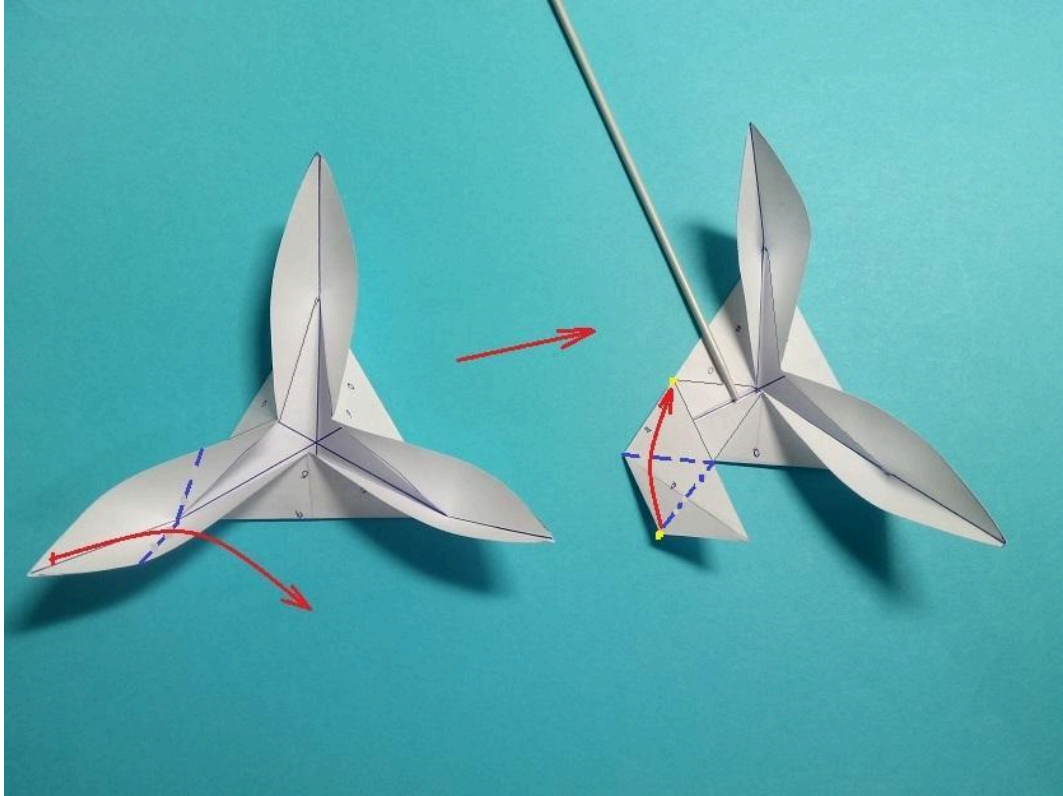

Name: Tycho Station

Designer: Valentina Minayeva

Parts: 20 units made from equilateral triangles

Paper size: 11,0 x 11,0 x 11,0

Final height: ~ 9,0 cm

without glue

*/Back view/*