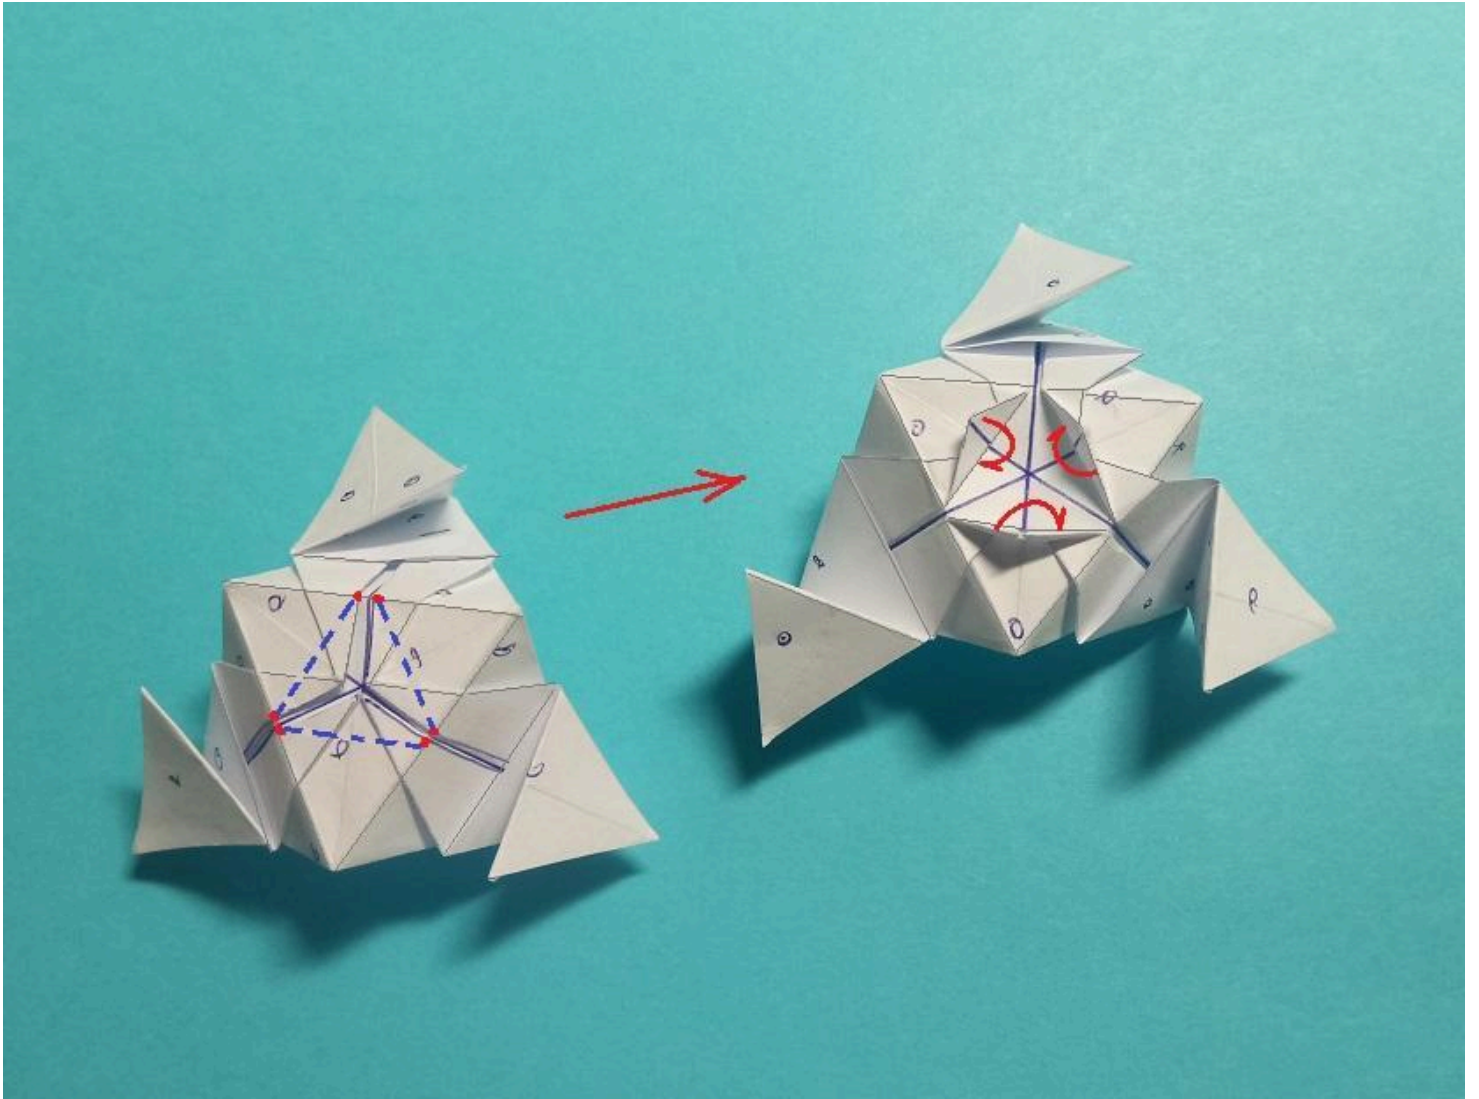

Name: Tycho Station

Designer: Valentina Minayeva

Parts: 20 units made from equilateral triangles

Paper size: 11,0 x 11,0 x 11,0

Final height: ~ 9,0 cm

without glue

*/Back view/*