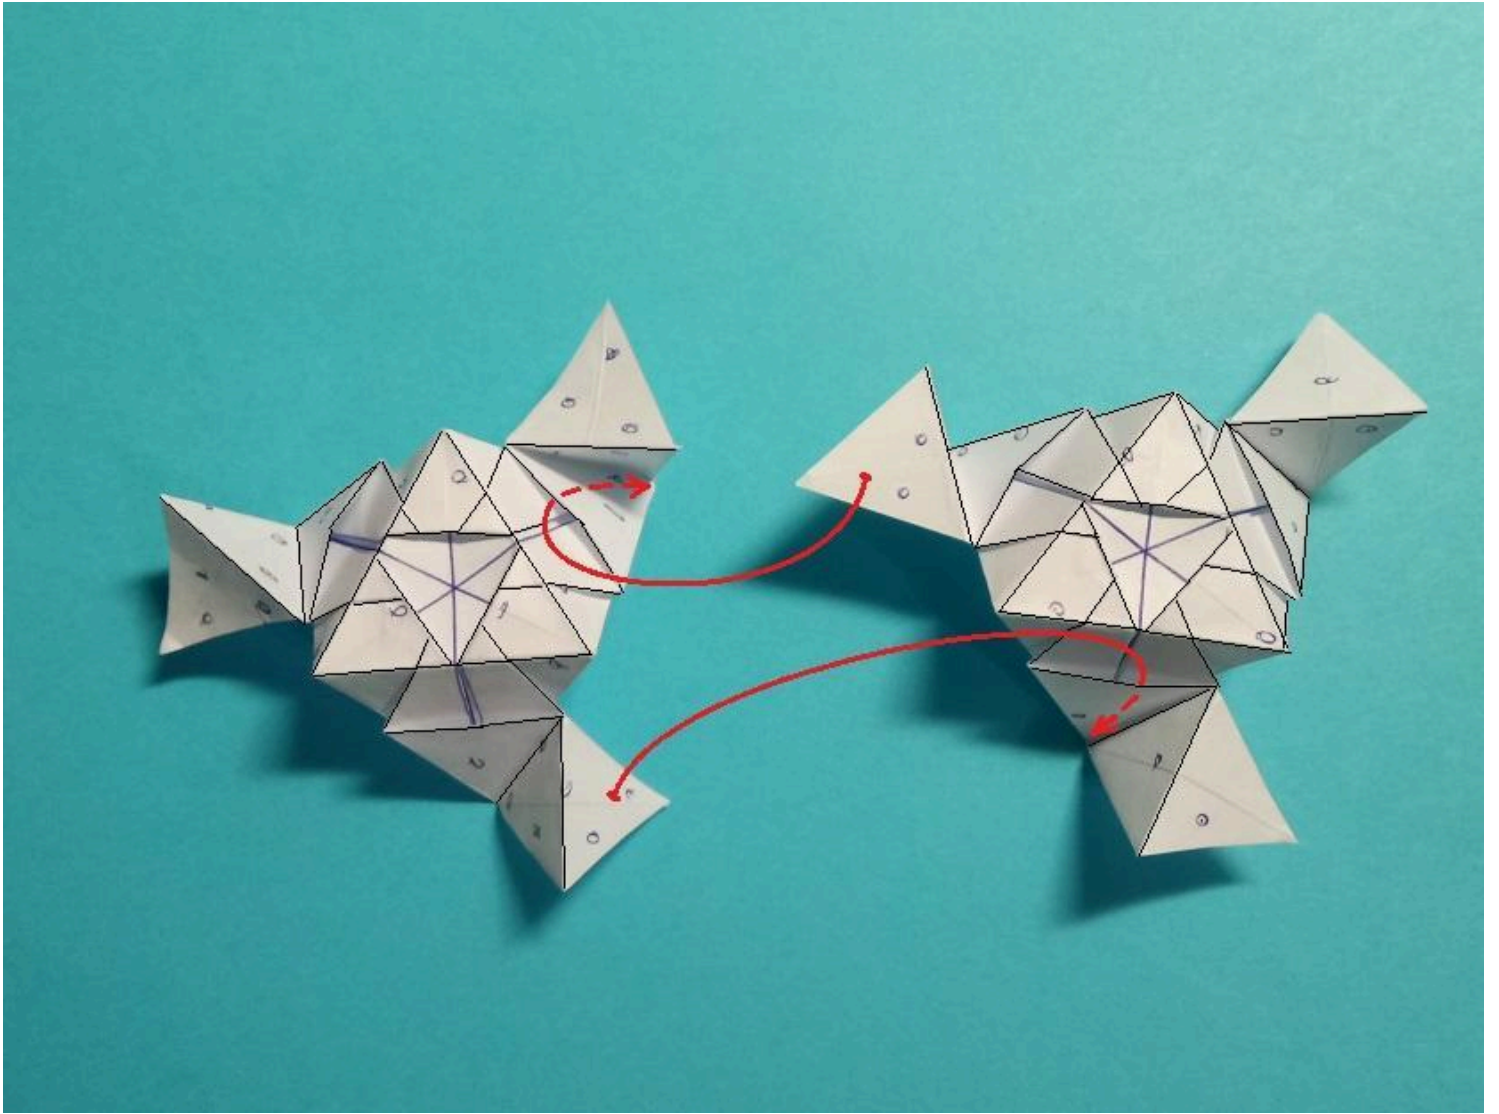

Name: Tycho Station

Designer: Valentina Minayeva

Parts: 20 units made from equilateral triangles

Paper size: 11,0 x 11,0 x 11,0

Final height: ~ 9,0 cm

without glue

*/Back view/*