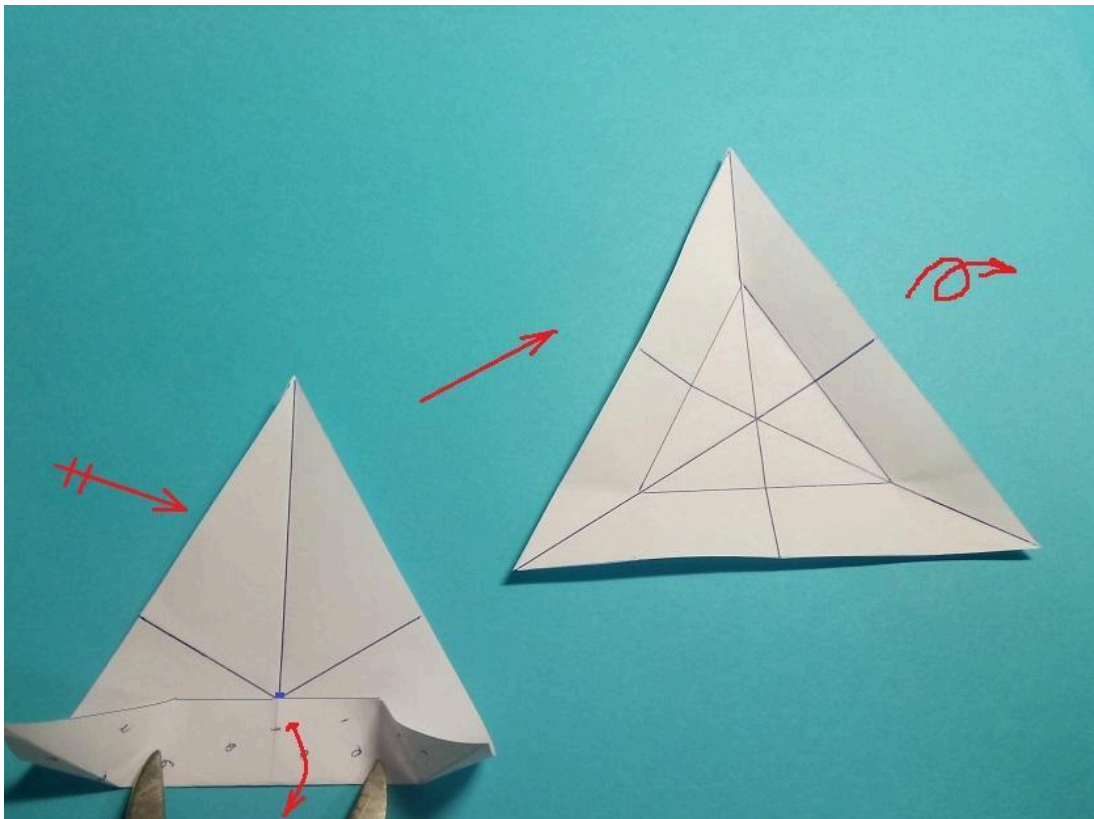

Name: Tycho Station

Designer: Valentina Minayeva

Parts: 20 units made from equilateral triangles

Paper size: 11,0 x 11,0 x 11,0

Final height: ~ 9,0 cm

without glue

*/Back view/*