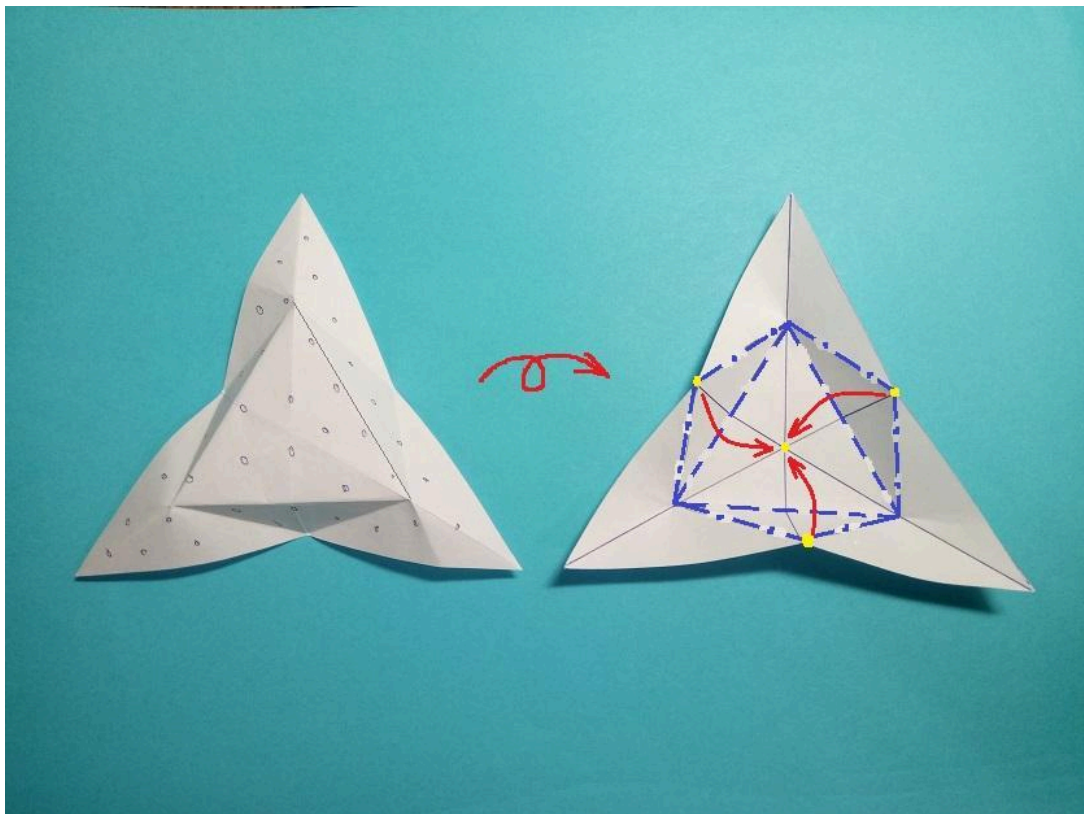

Name: Tycho Station

Designer: Valentina Minayeva

Parts: 20 units made from equilateral triangles

Paper size: 11,0 x 11,0 x 11,0

Final height: ~ 9,0 cm

without glue

*/Back view/*