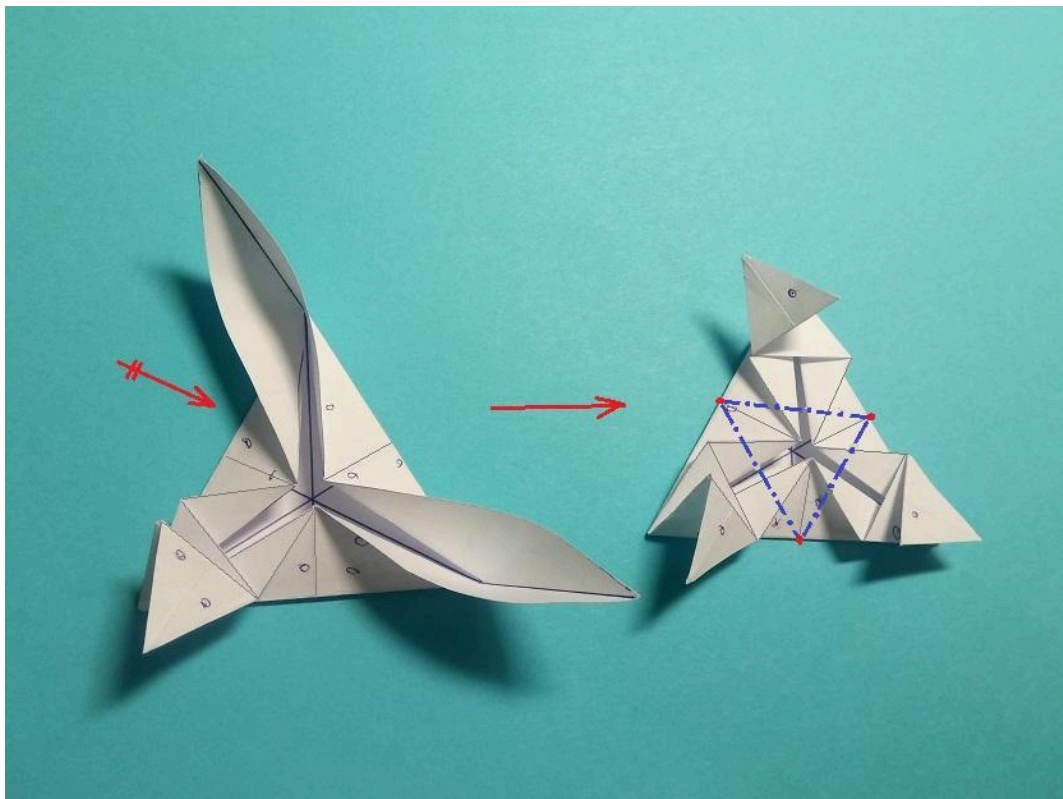

Name: Tycho Station

Designer: Valentina Minayeva

Parts: 20 units made from equilateral triangles

Paper size: 11,0 x 11,0 x 11,0

Final height: ~ 9,0 cm

without glue

*/Back view/*