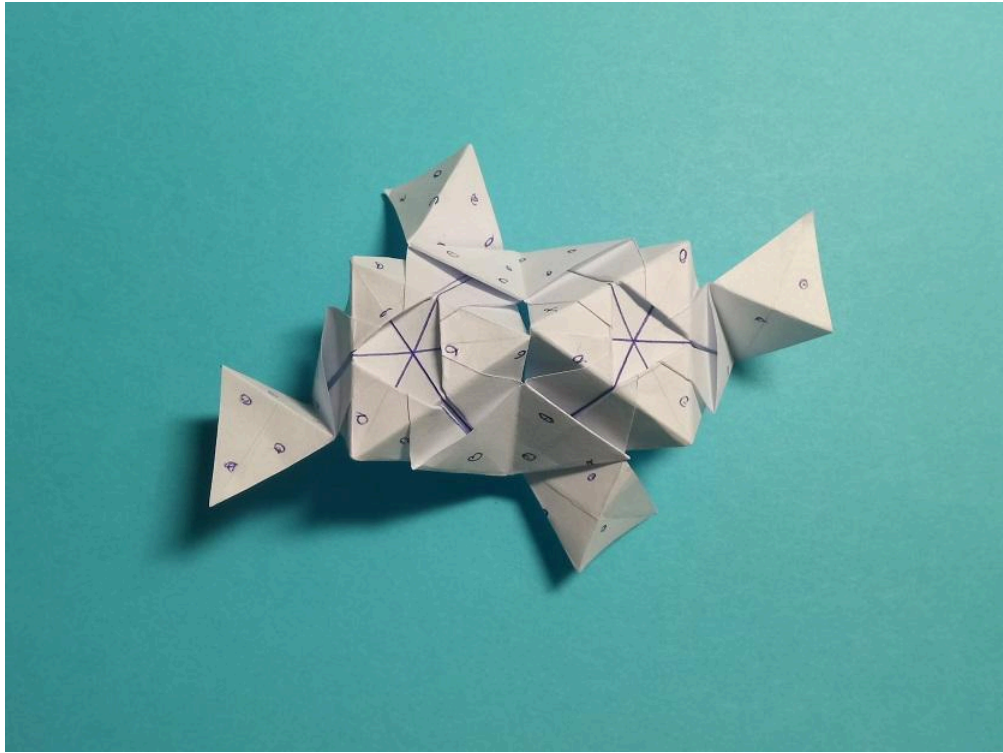

Name: Tycho Station

Designer: Valentina Minayeva

Parts: 20 units made from equilateral triangles

Paper size: 11,0 x 11,0 x 11,0

Final height: ~ 9,0 cm

without glue

*/Back view/*