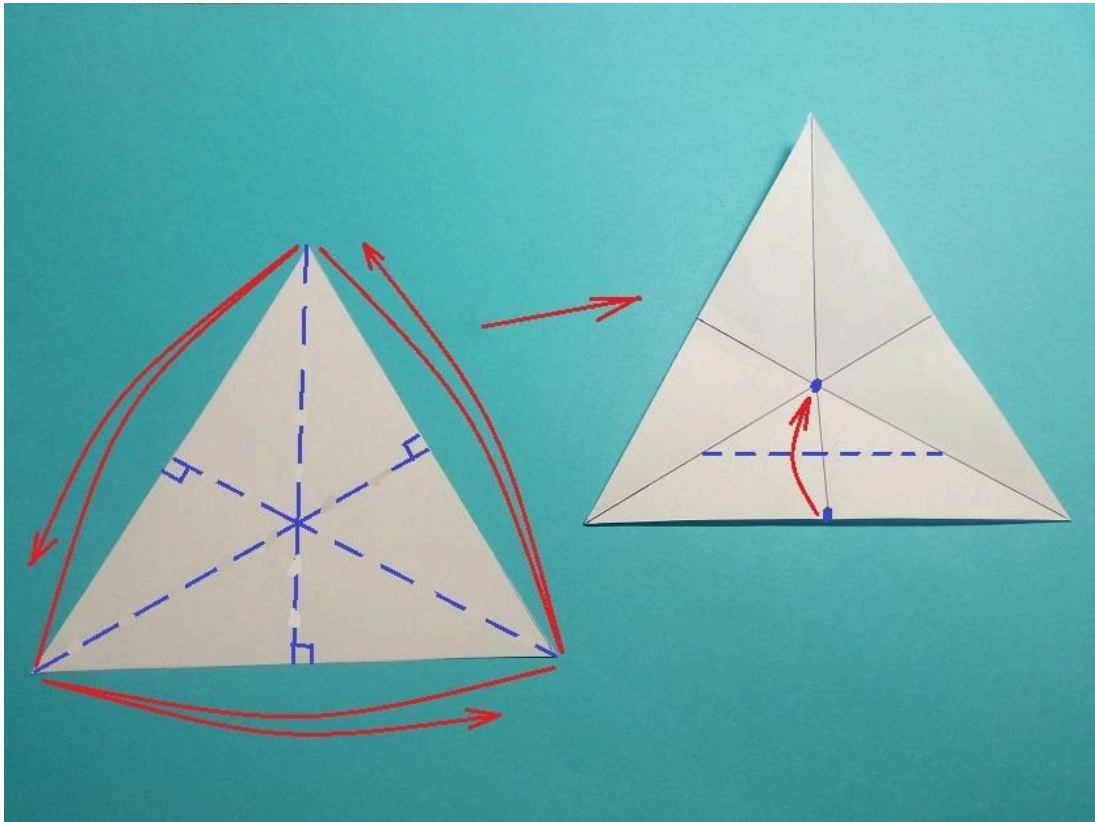

Name: Tycho Station

Designer: Valentina Minayeva

Parts: 20 units made from equilateral triangles

Paper size: 11,0 x 11,0 x 11,0

Final height: ~ 9,0 cm

without glue

*/Back view/*